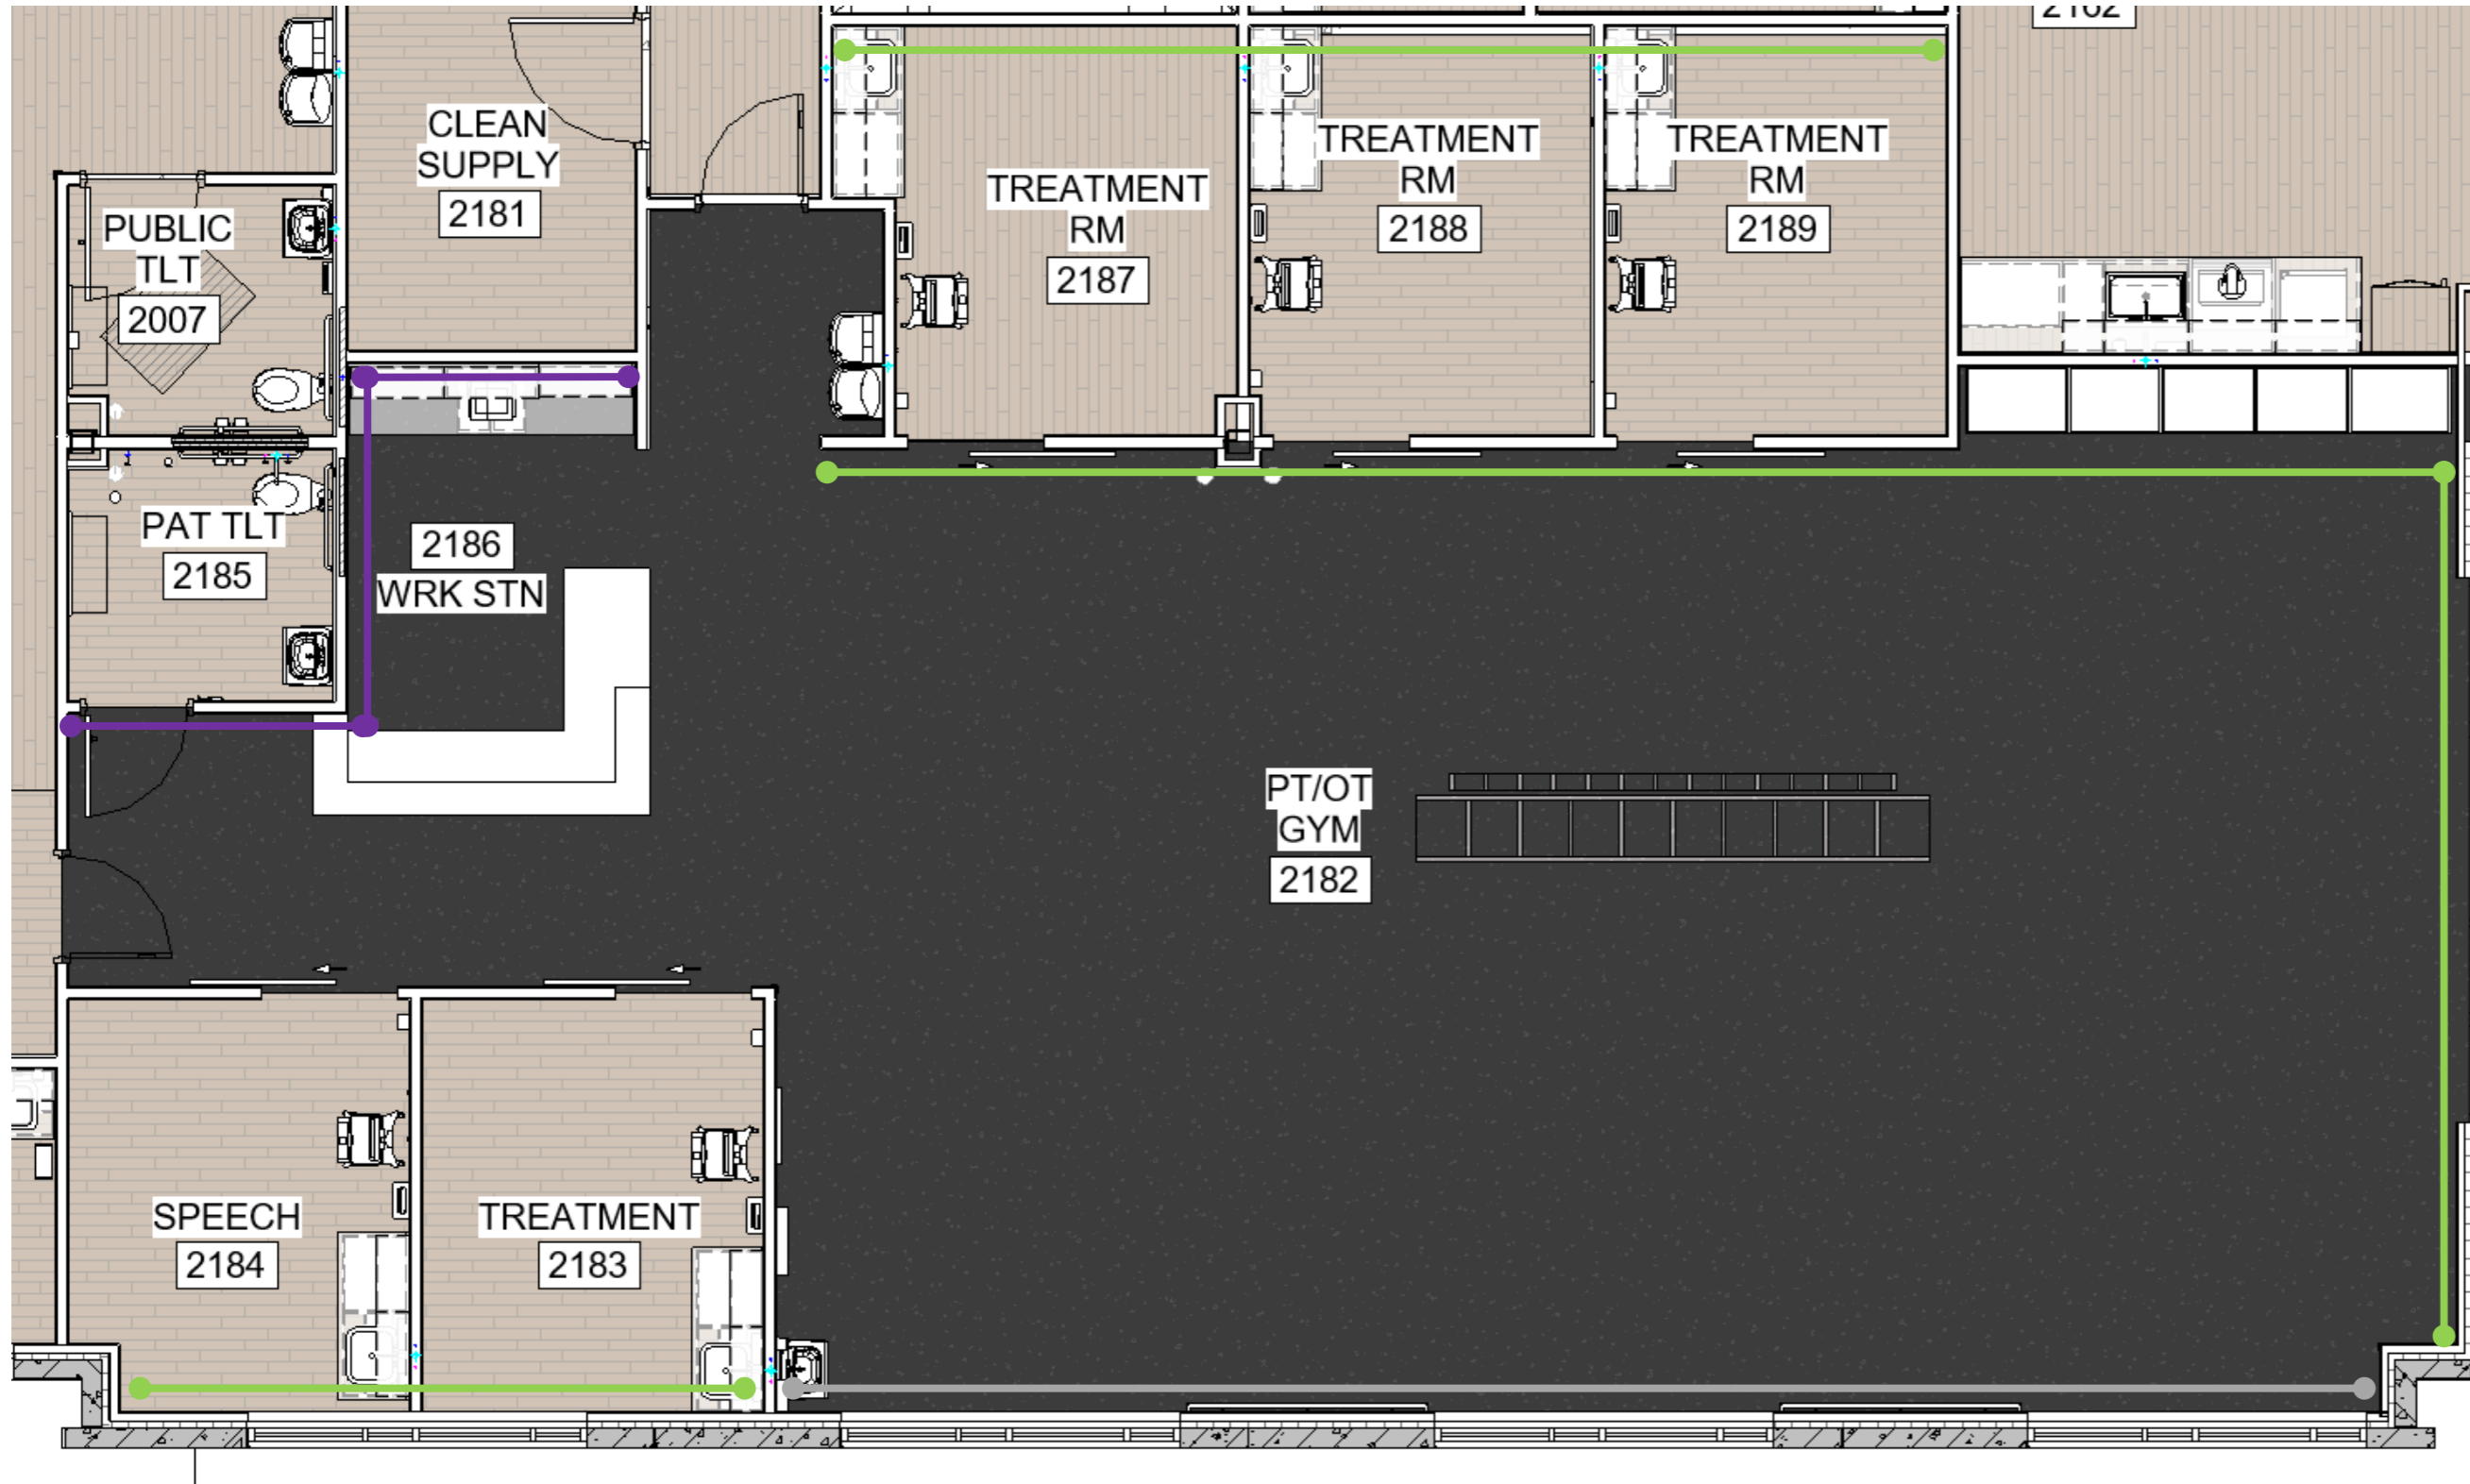

PT/OT GYM

SW Kimono Violet
accent paint

SW Network Gray
accent paint

SW Melange Green
accent paint stripe

"ladder" accent rubber
flooring

rubber flooring